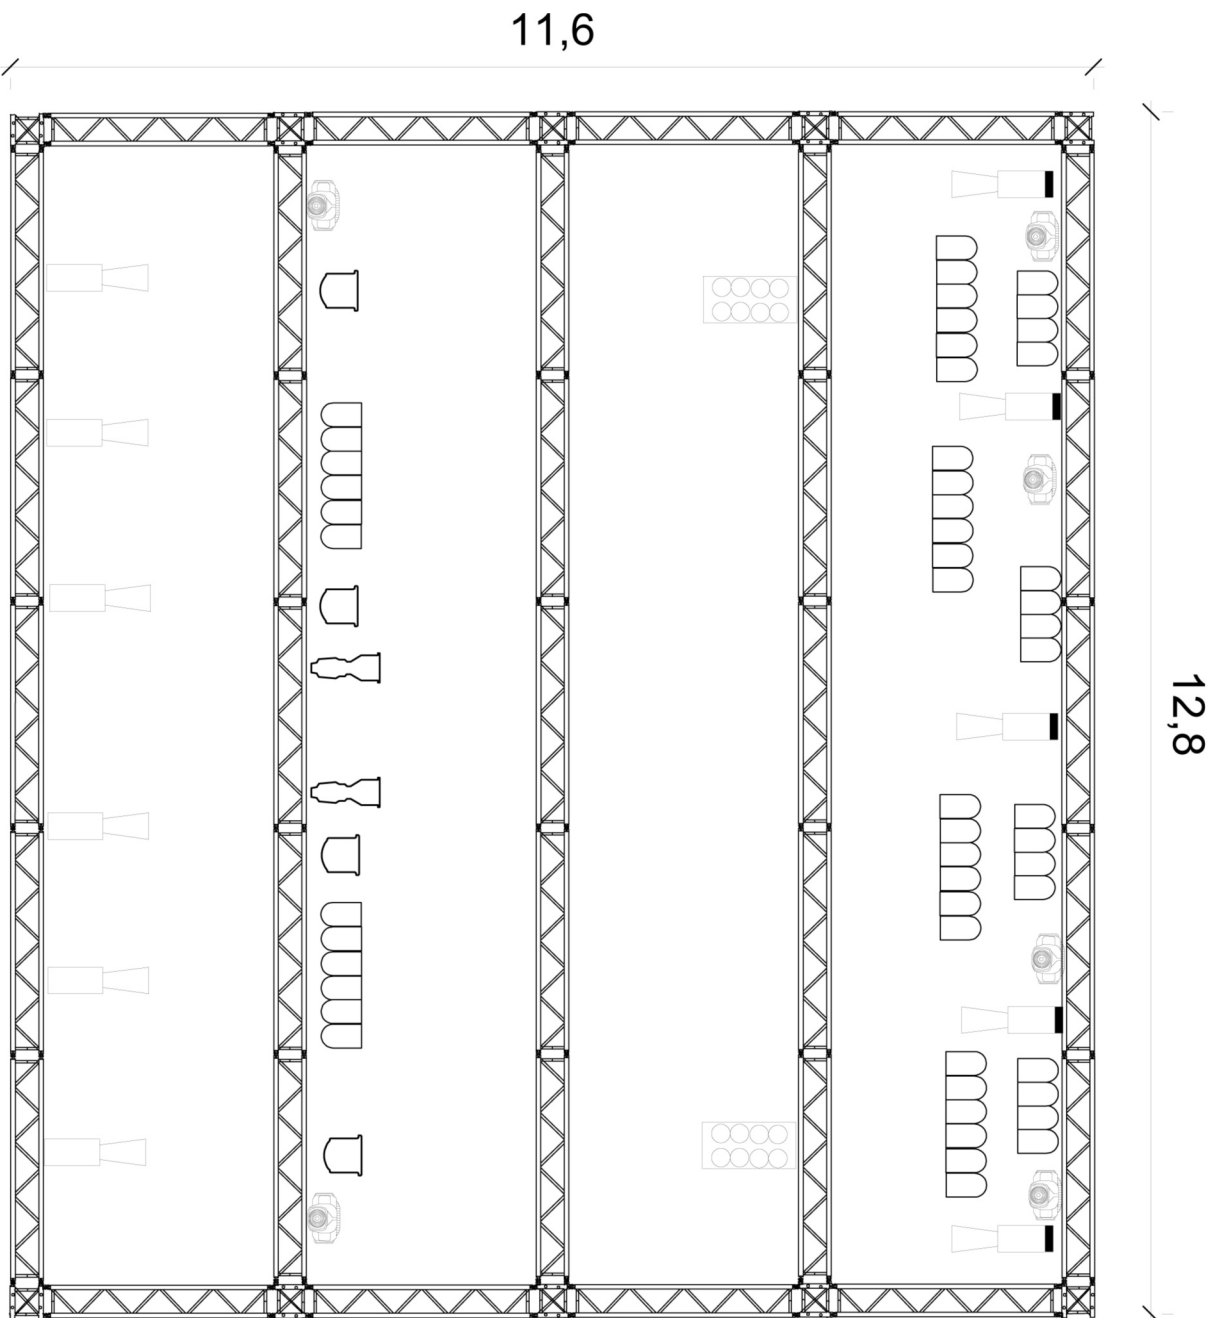

Lighting Muffathalle 2011

10	zoom profile	Niethammer Enizoom 115	1200 Watt
22	zoom profile	ETC Source 4 25°/50°	
6	zoom profile	Strand 23° /50°	600 Watt
8	zoom profile	Niethammer HPZ 215	2000 Watt
14	prism-convex	Strand Lighting Alto PC	2000 Watt
18	prism-convex	Strand Lighting Cantata PC	1200 Watt
4	fresnal alto		2000 Watt
6	fresnel	Strand Lighting Pollux	5000 Watt
8	fresnel	Strand Lighting Castor MK II	2000 Watt
12	parblazer / floorspot black	PAR 64 CP 60/61/62	1000 Watt
10	parblazer / floorspot silver	PAR 64 CP 60/61/62	500 Watt
6	6 Bars	PAR 64 CP 60/61/62	1000 Watt
21	single pars 64		1000 Watt
2	ACL Sets		
4	asymetric Fluters	Coda with barndoors	1000 Watt
2	8 lights	Stairville Blinder	2000 Watt
1	follow spot	Niethammer MZU 106 HMI	1200 Watt

1 hazer Look Unique

available on request:
4 x Martin Mac 500
2 x Martin Mac 600

Lighting desk: Grand MA Full size

Dimmer:
Interface DMX 512
96 x 2,5 kW channel
30 x 5 kW channel

Rigging:
Slick
36 x 2,4 m
4 x 1,2 m
4 x 90° Corner
4 x 3-way Corner

Rigging points:
9 motors 1 t each (3 motors each catwalk/bridge)
max height 7 meters over ground

Video-Equipment:

1	ProjectionDesign F3 XGA Beamer mit EN13 1,3-1,7:1 Objektiv	5000 Ansi
1	Projection Design F 82 HD Beamer	10.000 Ansi
1	Stumpfl Screen	6 m x 4,5 m
1	Stumpfl Screen	4 m x 3 m
1	Stumpfl Screen	2,10 m x 1,6 m
1	Operascreen	14m x 7m

Lighting Muffathalle 2011

12,8

11,6

4 x Mac 500

Par 64

ACL

Strand Profile 600

8 Light

PC 2 KW

2 x Mac 600

2KW Profile

Console : Grand Ma full size