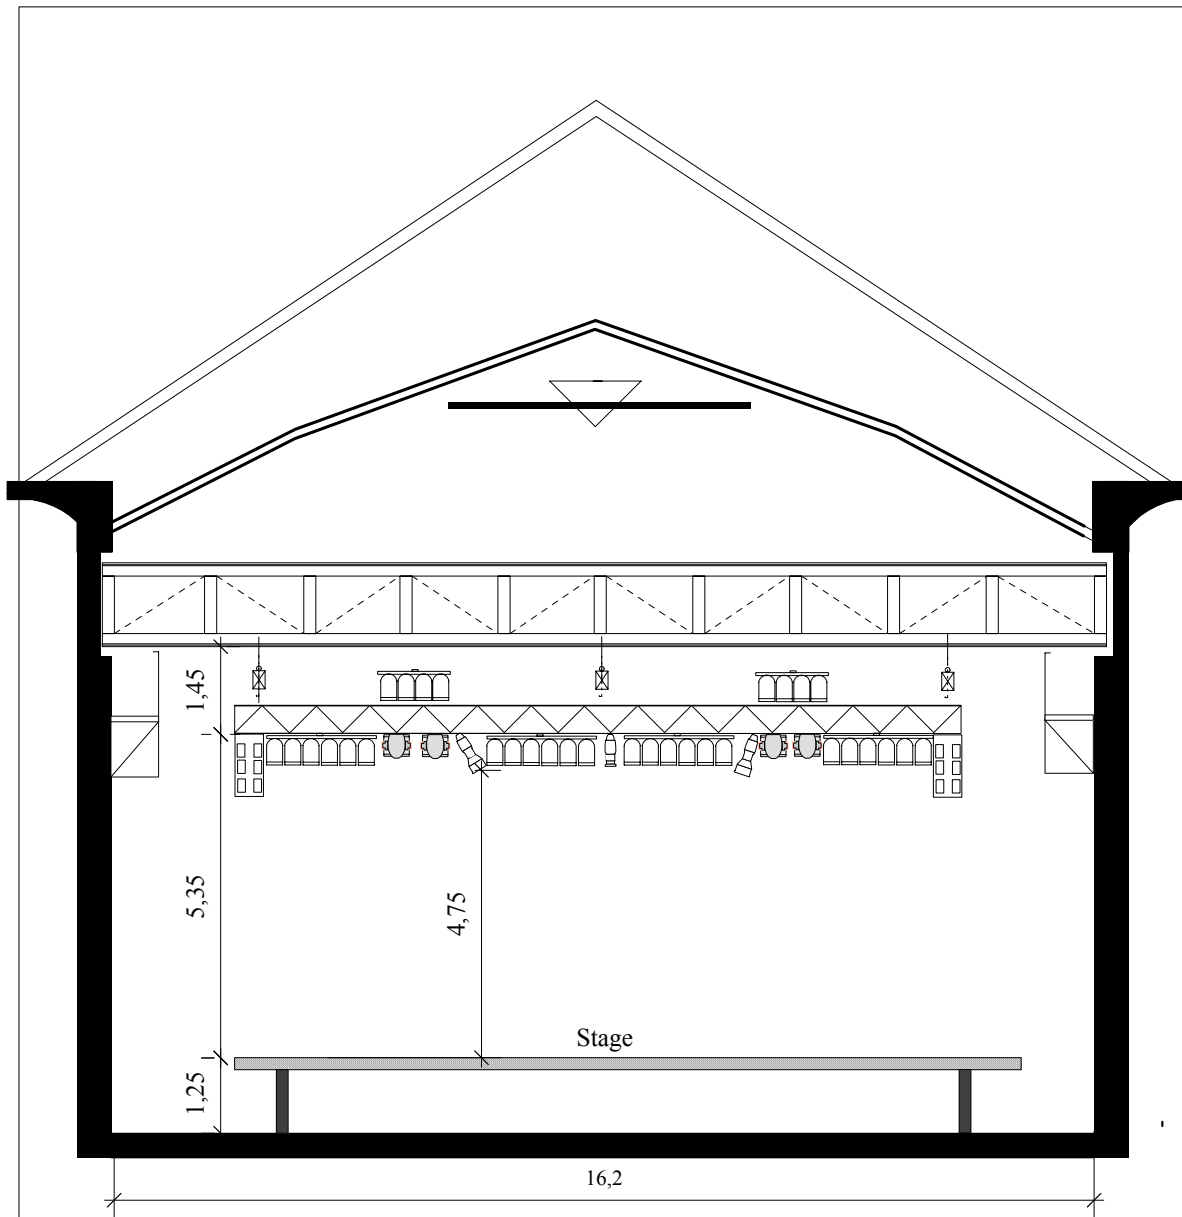

PC 2 KW

2 x Mac 600

2KW Profile

Console : Grand Ma full size

Profile Muffathalle

Town Munich
Address MUFFATHALLE
 Zellstr.4
 81667 Munich

www.muffatwerk.de

Stage: 7 x 13 x 1,25

Clearance: 5,35

Profile

Scale 1:100

Date: